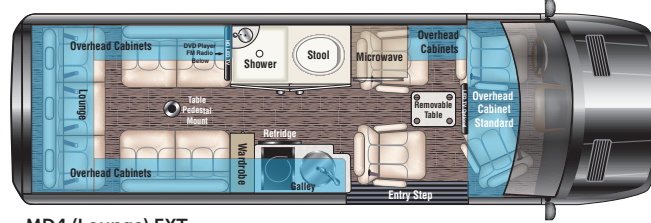

MD4 (Lounge) EXT

- Coordinated Door Panels
- Custom Dash and Door Handle Wood Grain Upgrade
- Custom Floor Mats W/Non Slip Rubber Backing
- Driver and Passenger Deluxe Seating Recover
- Driver and Pass Front Swivel Seating
- Custom Work Station Area Behind Driver Seat
- Custom Maybach Style Seating With Seat Belts
- Interior Entrance Grab Handle
- Side and Rear Screen Doors
- Power Folding Rear Sofa Bed
- Under Sofa Storage
- Rear Luggage Storage
- Complete Insulation Package
- Complete Privacy Shade Package
- Front Privacy Window Close Outs
- Shower With Dual Entry Solid Doors
- Solid Surface Sink in Bath
- Retractable Clothes Line
- Shower Curtain
- Porcelain Toilet
- Power Bath Vent
- Fresh and Grey Holding Tank Heat Pads

- Sani Flush Black & Grey Tank Flush
- 32 Gal. Fresh Water Holding Tank
- 27 Gal. Grey Water Holding Tank
- 15 Gal. Black Water Holding Tank

Exterior Standard Features

- Dark Tinted Side and Rear Windows
- Tip-Out Windows
- Fiberglass Running Board with Step
- Color Keyed Bumpers and Body Moldings
- Rear Hitch with Wiring Package
- 16" Aluminum Wheel Package
- Rear Back-Up Camera System
- Power Awning with LED Light
- LED Patio Light
- 110 Volt Outlet
- HD Digital Air TV Antenna
- 100 Watt Roof Top Solar Charging System
- Dual Battery Charging System with Monitor
- Lifeline AMG Deep Cycle 225 Amp Hour Battery System
- 30 Amp 110 Volt Shore Line Power Hookup with Cord
- LP Remote Fill 15.1 gal Capacity