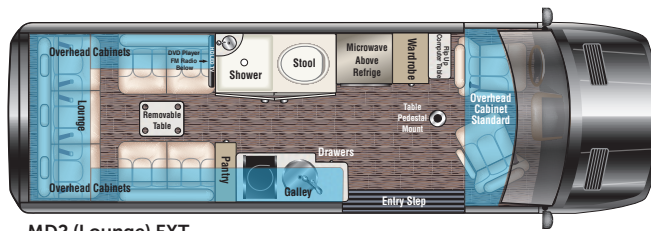

Passage Floor Plans, Standard & Optional Features

Interior Standard Features

- Suburban Water Heater
- 13,500 BTU Roof Top AC (shore-line / Gen)
- Espar Coach Furnace
- 2.5 KW LPG Generator
- 2000 Watt Inverter / Charger / Transfer Switch
- ECO Chassis Battery Charging System
- Satellite TV Prep
- Wi-Fi Prep
- Multiple HDMI Input
- Multiple 110 Volt Outlets
- Multiple USB 12 Volt Chargers
- Rear HD LED TV
- Rear FM Radio
- Rear Blue-Ray DVD/CD Player
- Rear Speaker Upgrades
- Digital Touch Screen Multi Plex Coach Controls
- Overhead Courtesy Lighting
- Smoke, LPG, CO Detectors
- Fire Extinguisher
- FanTastic Roof Fan w/Remote
- Solid Surface Counter Tops
- Molded Sink with Flush Mount Cover
- Induction Cook Top
- Stainless Steel Refrigerator 12 Volt / 110 Volt
- Stainless Steel 110 Volt Convection Microwave
- Removable Table / Dinette
- Cabinets and Wardrobe With Hidden Hinges
- Soft Touch Automotive Color Keyed Walls and Headliner
- Composite 1/pc Flooring system
- Valances with Wood Inlay and Indirect Lighting

MD2 (Lounge) EXT