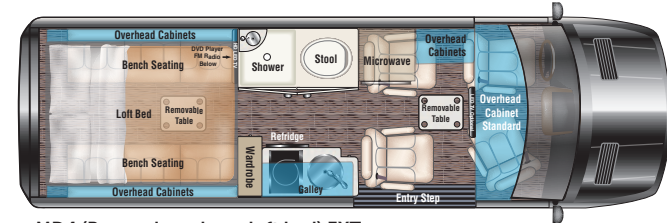

MD4 (Power drop down loft bed) EXT

- All In One Utility Bay Houses the Following Features
- Cable TV Input
- Water Fill
- Exterior Shower
- Macerator Pump with Power Gates and Power Hose Reel

Available Options

- Power Drop Down Bed
- AMG Single or SLS Double Needle Diamond Pattern Seating
- Satin Interior Wood Finish
- Front Spoiler With Lights
- Wireless Internet Router & Apple TV
- 300 Amp Hr. Lithium Batteries w/ BMS & Chassis Battery Boost
- 600 Amp HR Lithium Eco-Freedom Package W/BMS & Battery Boost
- Complete Roof Rack w/ Ladder
- VB Air Ride System
- 4x4 Chassis Upgrade
- All Terrain Off Road Tires 16" Black Rims

1826 Leer Dr. • Elkhart, IN 46514
574.522.4878 • www.mwautodesigns.com

Available with Eco Freedom Package

Long lasting premium grade Lithium-Ion Batteries 12V Coach AC System/ 3000 W Xantrex Inverter / Charger / Transfer Switch/ 320 Watt Roof top solar package The Eco Freedom option allows you to use all your coach amenities while living free completely off grid.